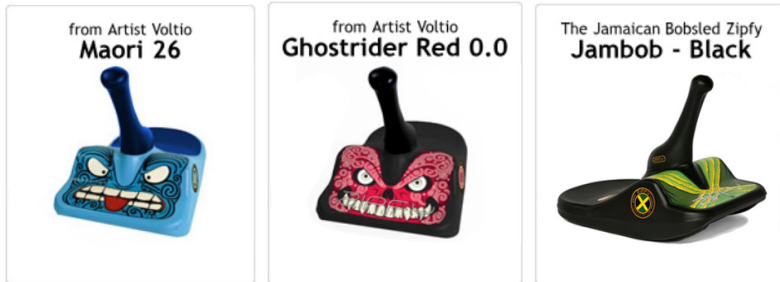

ZIPFY ARTIST SERIES & LIMITED EDITIONS